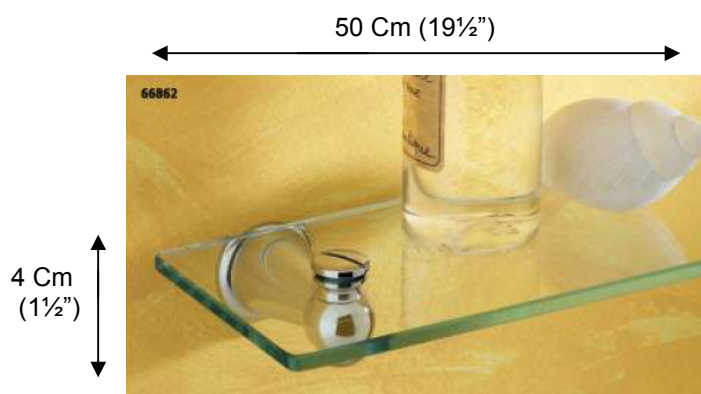

SINTRA

66862 Glass Shelf

Depth: 12 Cm (4½")

Description:

Glass shelf 500 mm

Finishes:

CR – Chrome

NI – Polished Nickel

ES – Satin Nickel

Material:

Brass with clear toughened 5 mm glass

Backplate Diameter: 4 Cm (1½")

Method of Fixing:

Direct to wall

Country of Origin:	Portugal
	